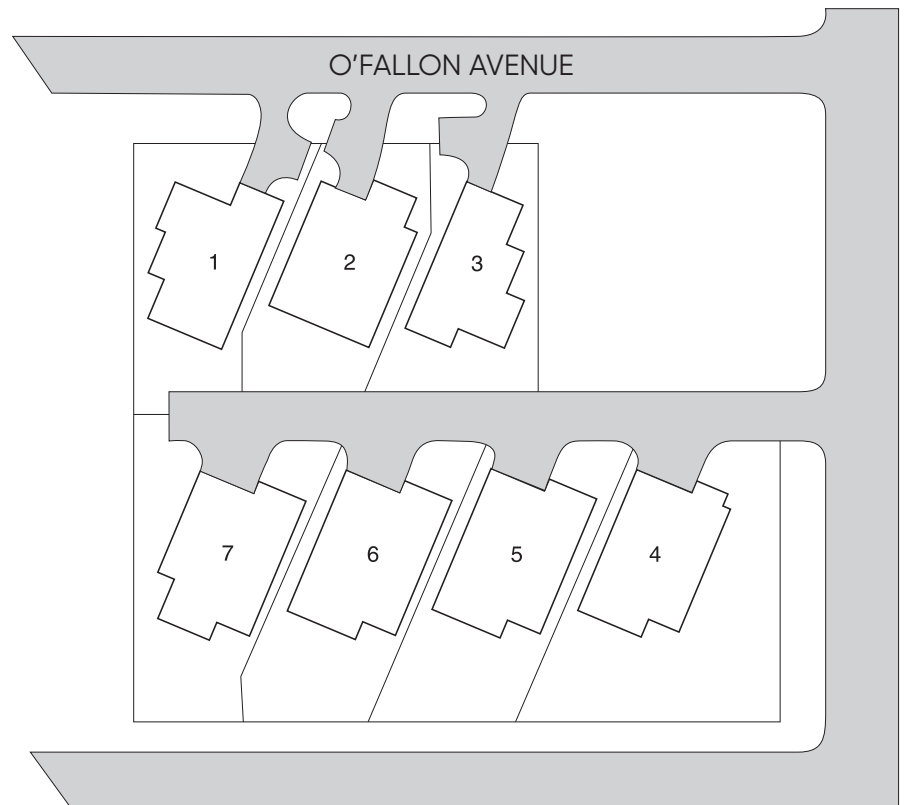

CityView

Bellevue, KY

OHIO RIVER

Directions: I-471 to Route 8 East. Right on Ward, to left on Furhrman, to O'Fallon.

Custom Built Homes by
Ashley Builders Group

Call 859.341.0050 for more information.

ASHLEY
BUILDERS GROUP